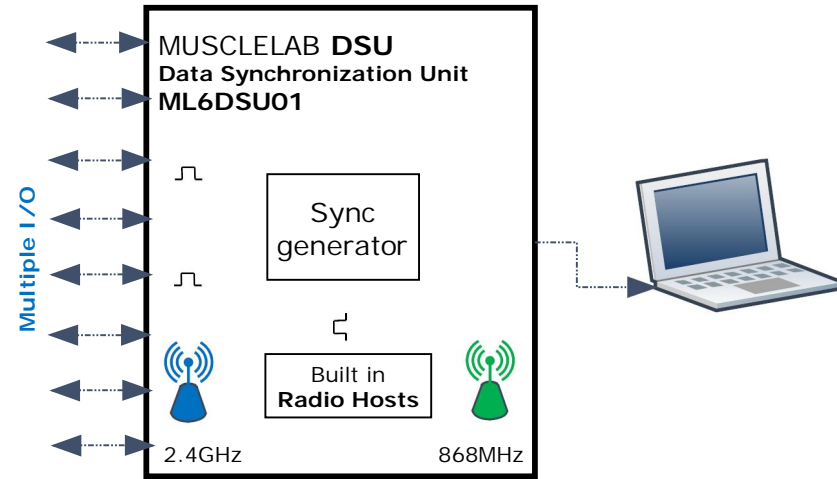

# MUSCLELAB 6000 data acquisition system

Multiple input (DSU) or Single input (SDI)

Wireless sensors and devices

Wired sensors and devices. Connects to DSU or SDI in any combination

Data interface - 2 options; Multiple or single I/O

Computer

OR