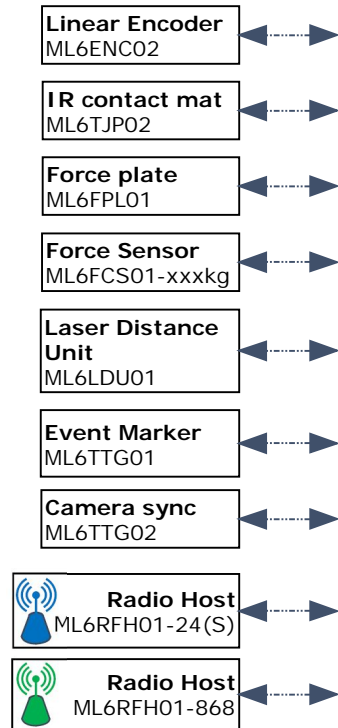

# MUSCLELAB 6000 data acquisition system

Multiple input (DSU) or Single input (SDI)

Wireless sensors and devices

Wired sensors and devices. Connects to DSU or SDI in any combination

Data interface - 2 options; Multiple or single I/O

Computer

OR