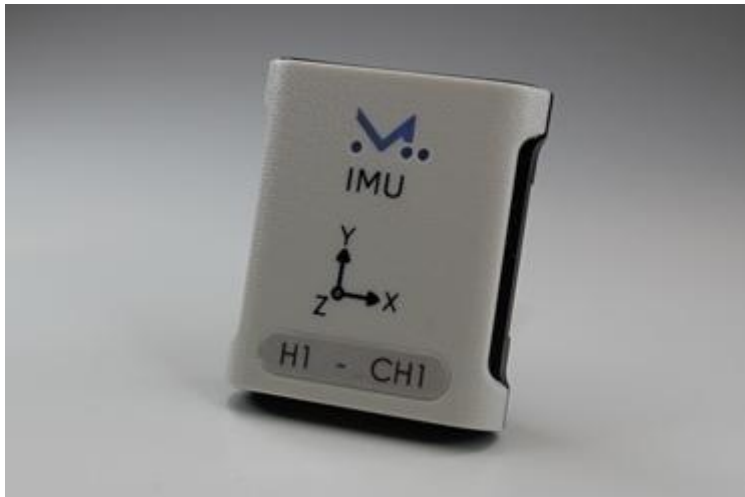

Used for any jump test, balance test (postural sway) and more.

- 4 strain gauge load cells
- Capacity 4x500kgs (2000kgs)
- Dimension 800x600x60mm
- Weight 23kgs
- Vertical force only
- Center of pressure (COP)

Pris 51 520 kr

EMG module – Wireless

EMG unit features:

- The EMG module has 2 input channels. Use 1 or 2 channels by selecting single or double cable, see below.
- Built in 2GB data storage (>80 hours), no loss of data!
- 1kHz sample rate
- 20Hz-500Hz bandwidth
- Battery capacity: more than 8 hours continuous operation (16 hours without streaming)
- Light weight, 20 grams

NB! The EMG cables are not included. [Double](#) or [single](#) channel EMG cables are sold separately.

Pris 8 275 kr / styck.

IMU sensor – Wireless

- Wireless, 9DOF, with built in 2GB data storage (>80 hours), no loss of data!
- 200Hz sample rate
- Battery capacity: more than 8 hours continuous operation (16 hours without streaming)
- Light weight, 20 grams