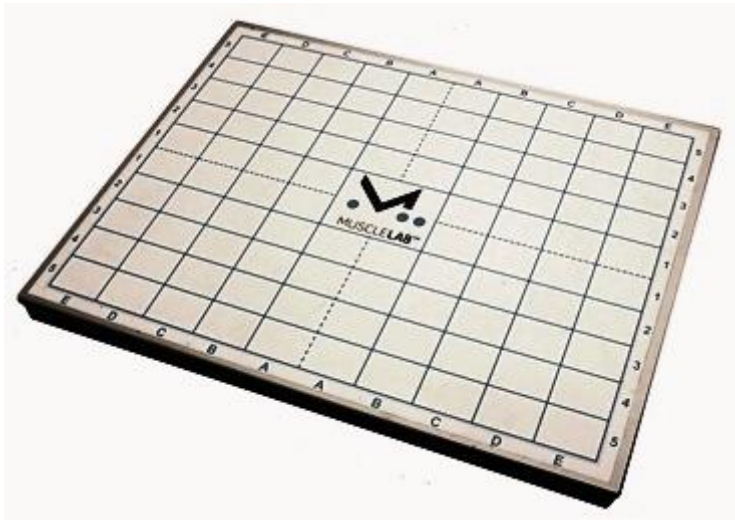

Pris 7 180 kr 1 fotocell

ML RF Host -868

Needed for SDI for communication with ML Timing gates.

NB! DSU has built in RF Host-868

Communicates with up to 10 Timing gates simultaneously

Pris 3 910 kr

Kraftplatta. Mäter kraft, balans samt hoppförmågan

Used for any jump test, balance test (postural sway) and more.

- 4 strain gauge load cells
- Capacity 4x500kgs (2000kgs)
- Dimension 800x600x60mm
- Weight 23kgs
- Vertical force only
- Center of pressure (COP)