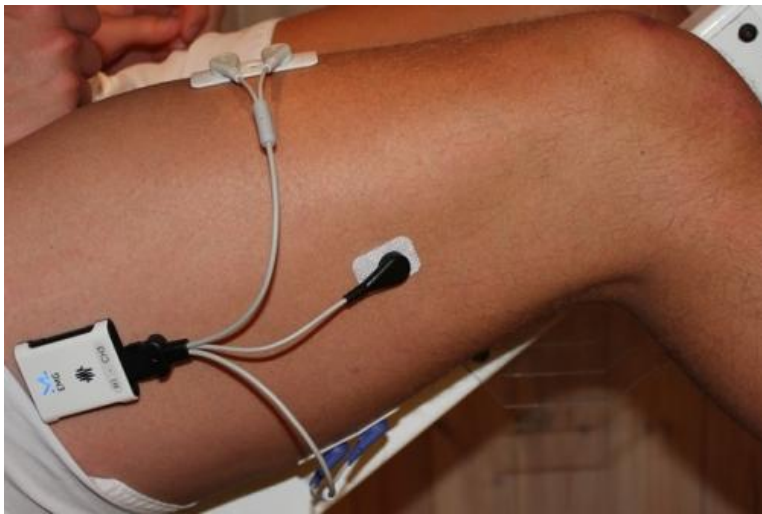

EMG module – Wireless

EMG unit features:

- The EMG module has 2 input channels. Use 1 or 2 channels by selecting single or double cable, see below.
- Built in 2GB data storage (>80 hours), no loss of data!
- 1kHz sample rate
- 20Hz-500Hz bandwidth
- Battery capacity: more than 8 hours continuous operation (16 hours without streaming)
- Light weight, 20 grams

NB! The EMG cables are not included. [Double](#) or [single](#) channel EMG cables are sold separately.

Pris 8 275 kr / styck.